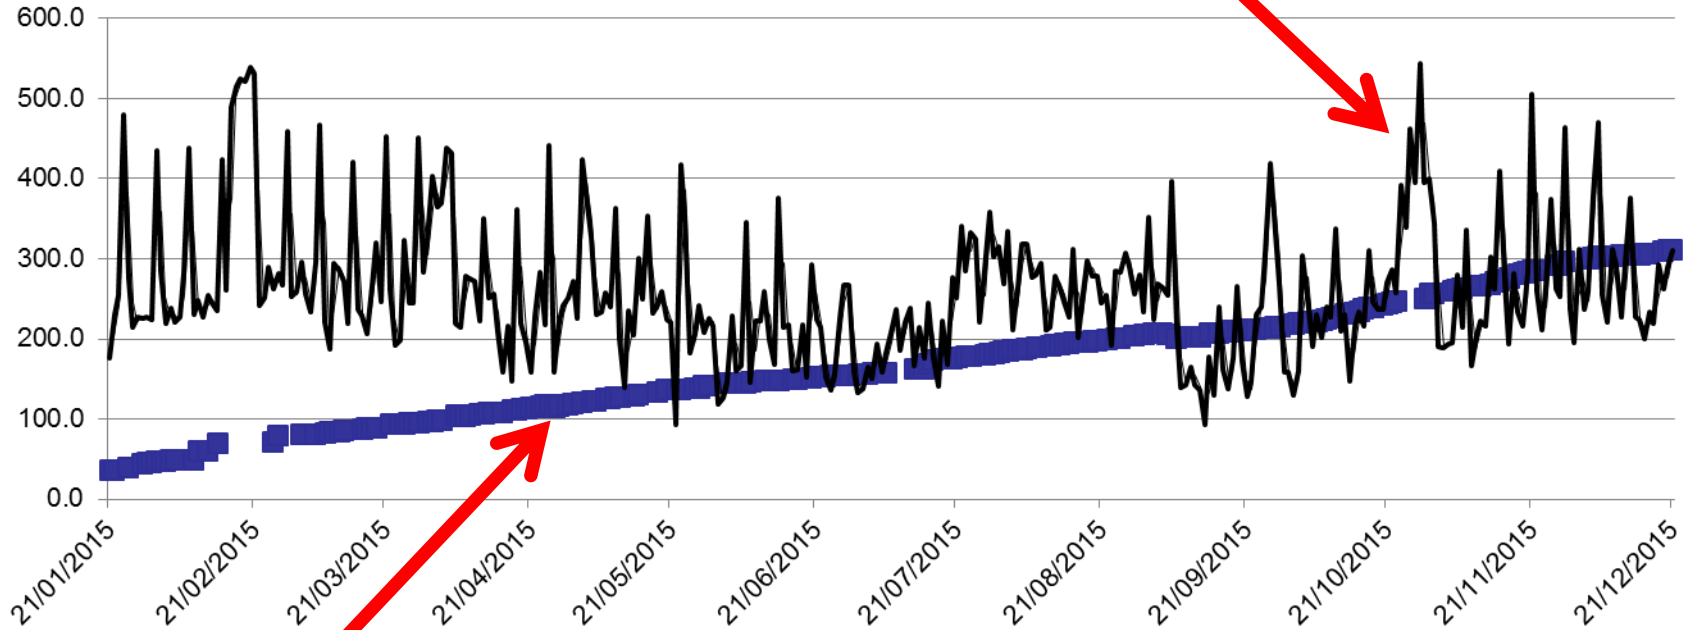

Enabler team

Visitor numbers in tens

Cumulative dust %
coverage Round Room

2015 Baseline daily dust deposition (% coverage)

| | |
|-------------------------------|------|
| Birmingham History Galleries | 0.70 |
| Round Room | 0.76 |
| Conservation Lab | 0.44 |
| Great Charles Street Entrance | 1.12 |