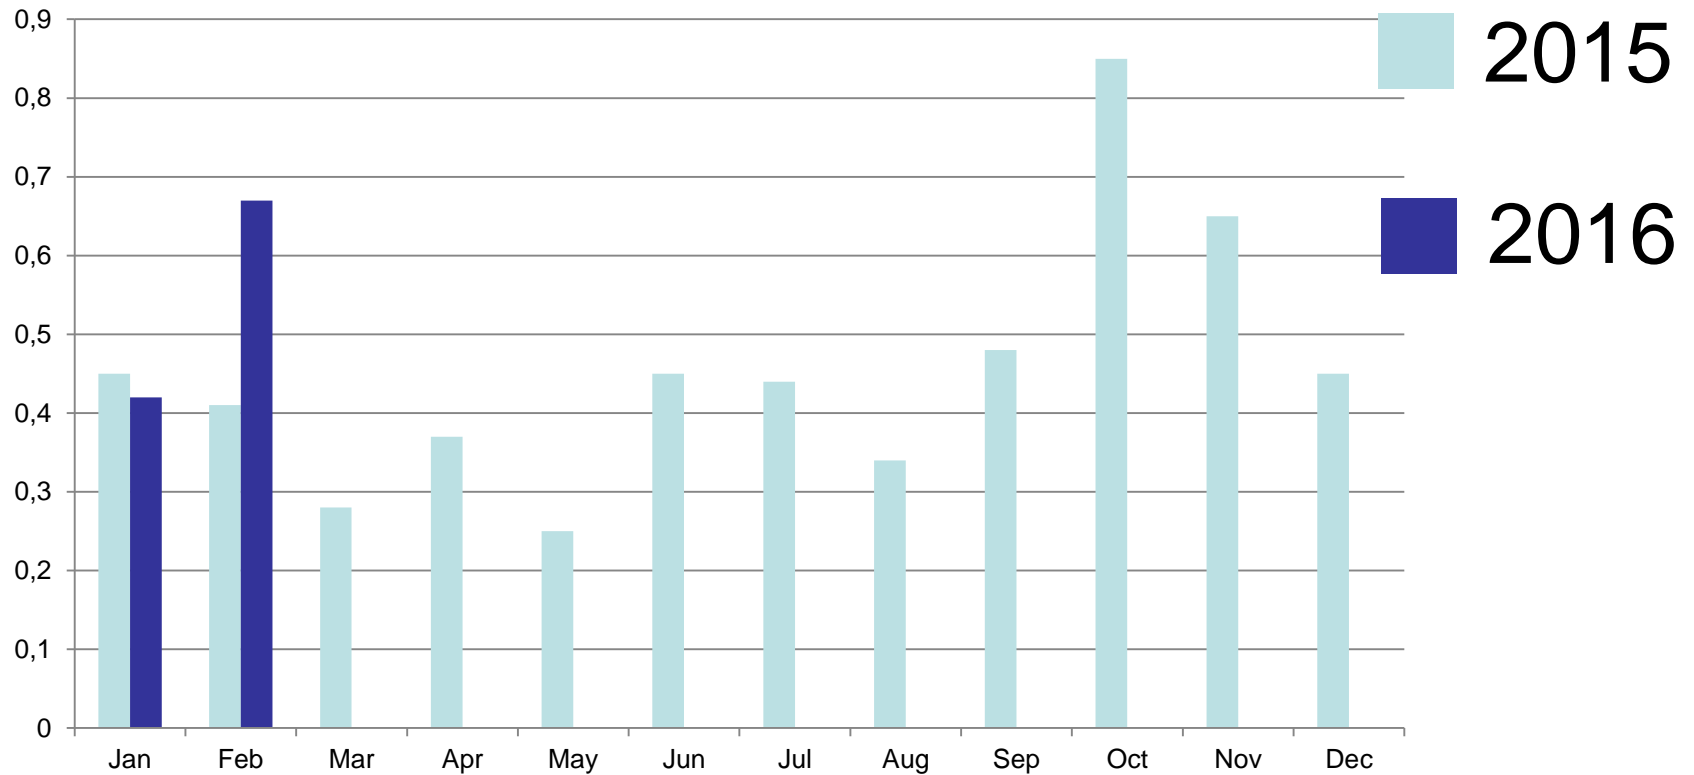

Average monthly dust deposition rates in Conservation Lab