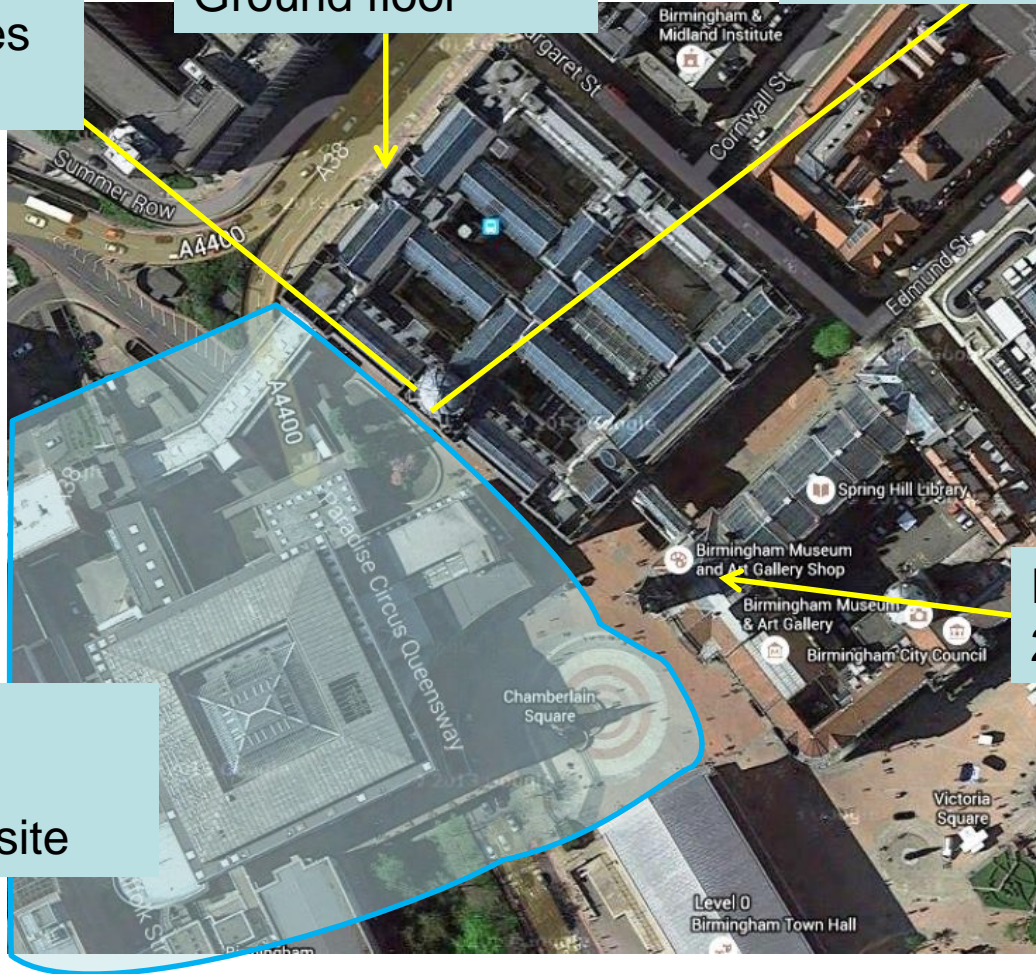

Engaging with the building contractors

ARGENT

Dustbug

Birmingham
History Galleries
3rd Floor

Great Charles
Street Entrance
Ground floor

Conservation Lab
1st Floor

Round Room
2nd Floor

Old Central
Library
Demolition site

Enabler team

Visitor numbers in tens

Cumulative dust %
coverage Round Room

2015 Baseline daily dust deposition (% coverage)

| | |
|-------------------------------|------|
| Birmingham History Galleries | 0.70 |
| Round Room | 0.76 |
| Conservation Lab | 0.44 |
| Great Charles Street Entrance | 1.12 |