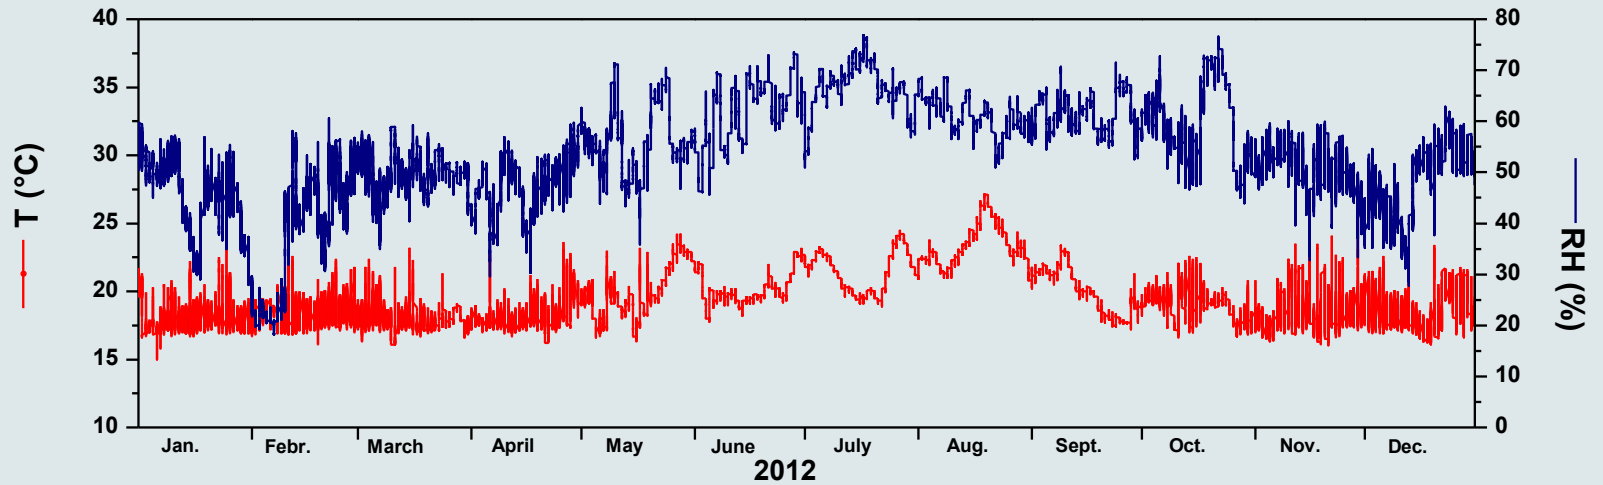

SOFTWARE

Jan 2012 Feb 2012 Mar 2012 Apr 2012 May 2012 Jun 2012 Jul 2012 Aug 2012 Sep 2012 Oct 2012 Nov 2012 Dec 2012