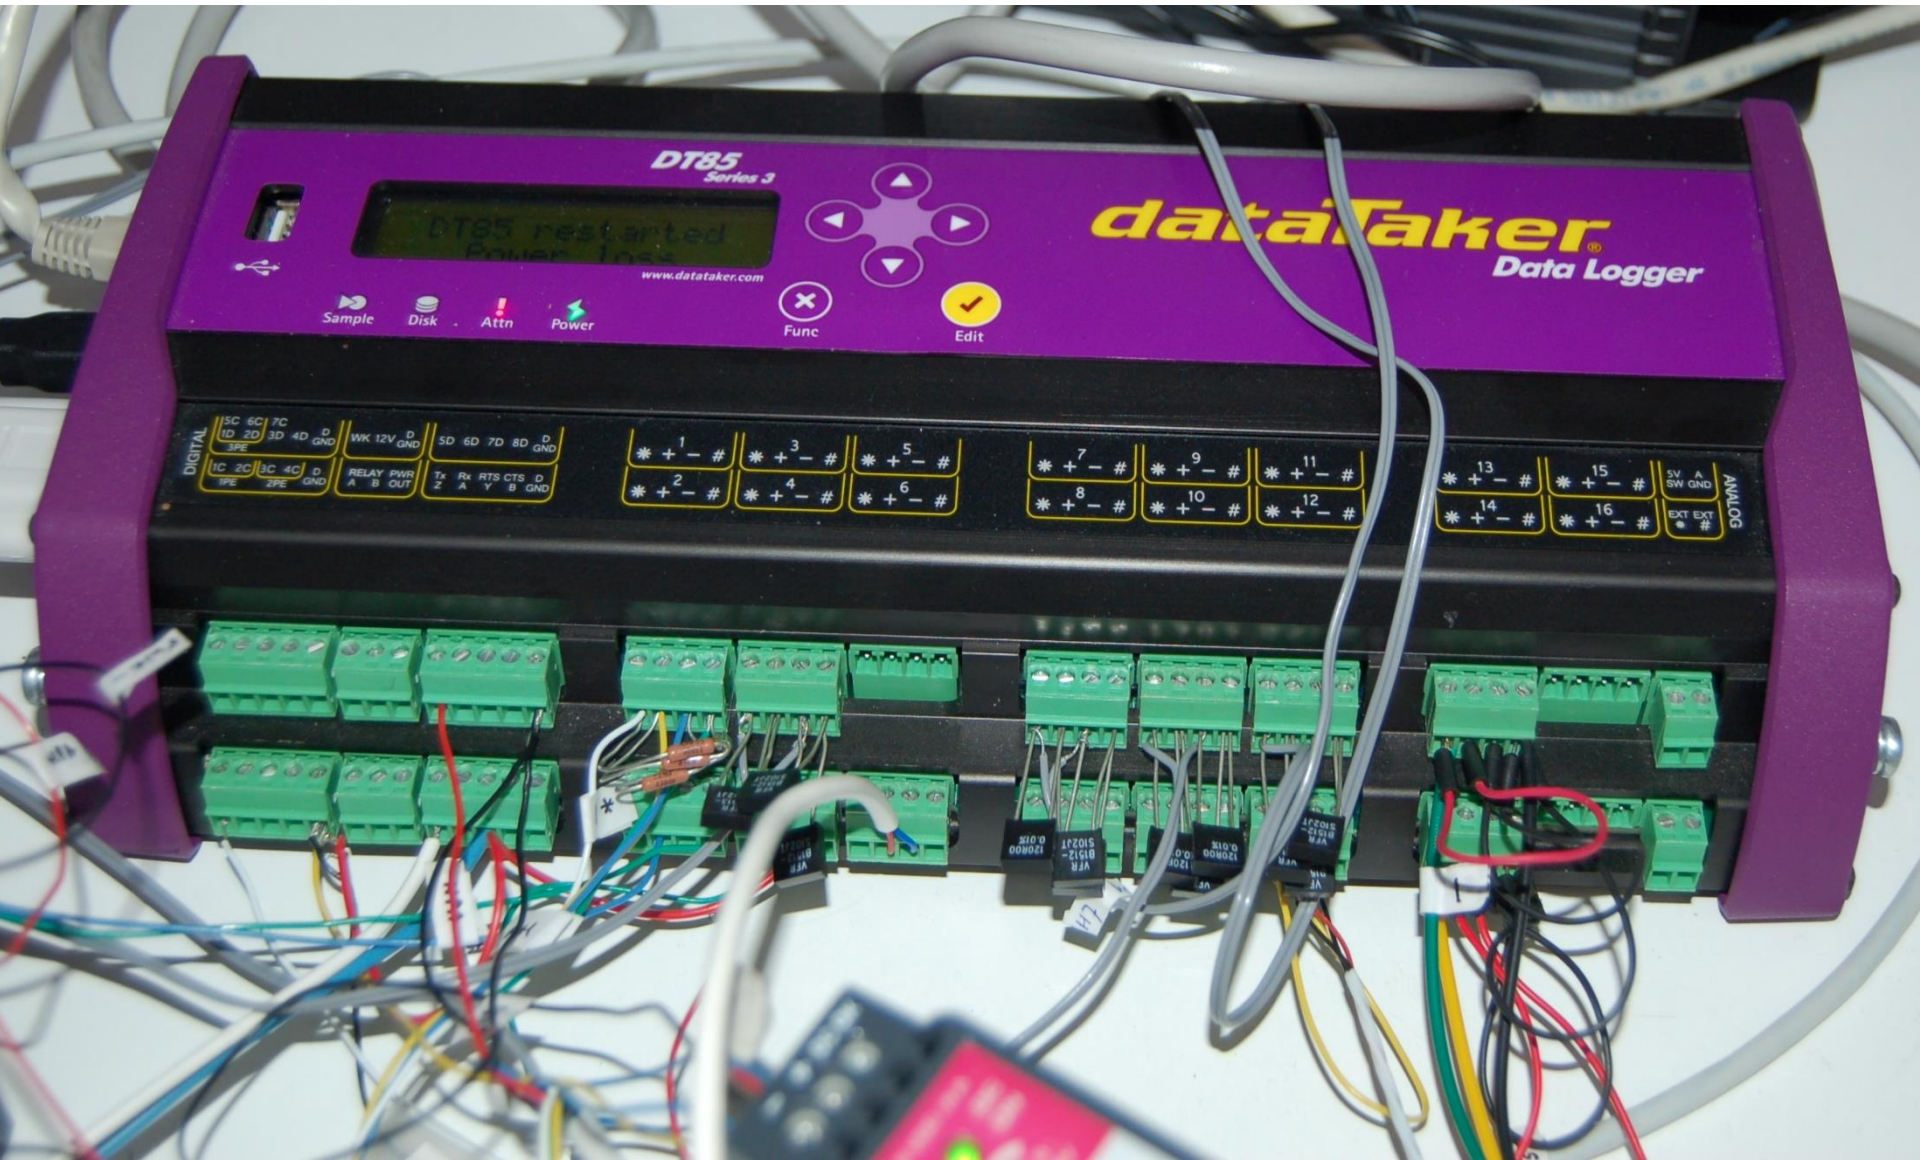

# DATALOGGER with SENSORS

CONTINUOUS MEASUREMENTS

MODULAR

(TRANSPORTABLE)

Current                      Voltage                      Resistance

Temperature  
Glass surface temperature

Relative humidity

Particulate matter