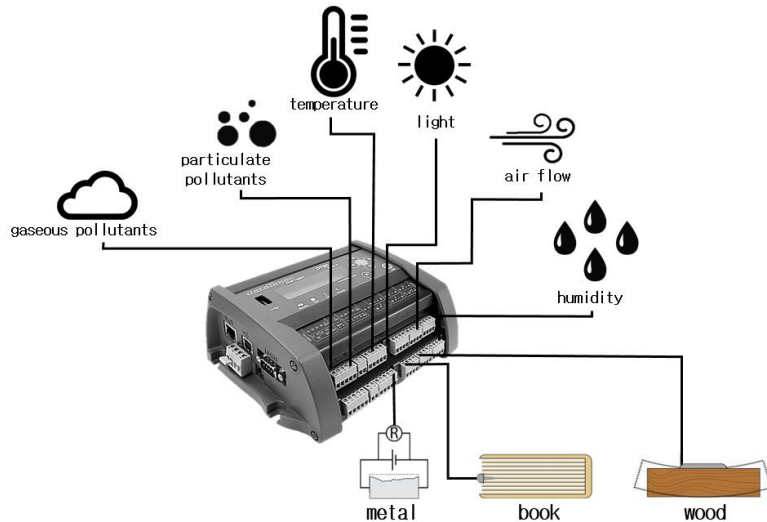

# ENVIRONMENTAL PARAMETERS

# DATALOGGER with SENSORS

CONTINUOUS MEASUREMENTS

MODULAR

(TRANSPORTABLE)

Current                      Voltage                      Resistance

Temperature  
Glass surface temperature

Relative humidity

Particulate matter

CO<sub>2</sub>

Wind speed

Barometric pressure

Motion

Silver corrosion

Wood behavior

Humidity in books