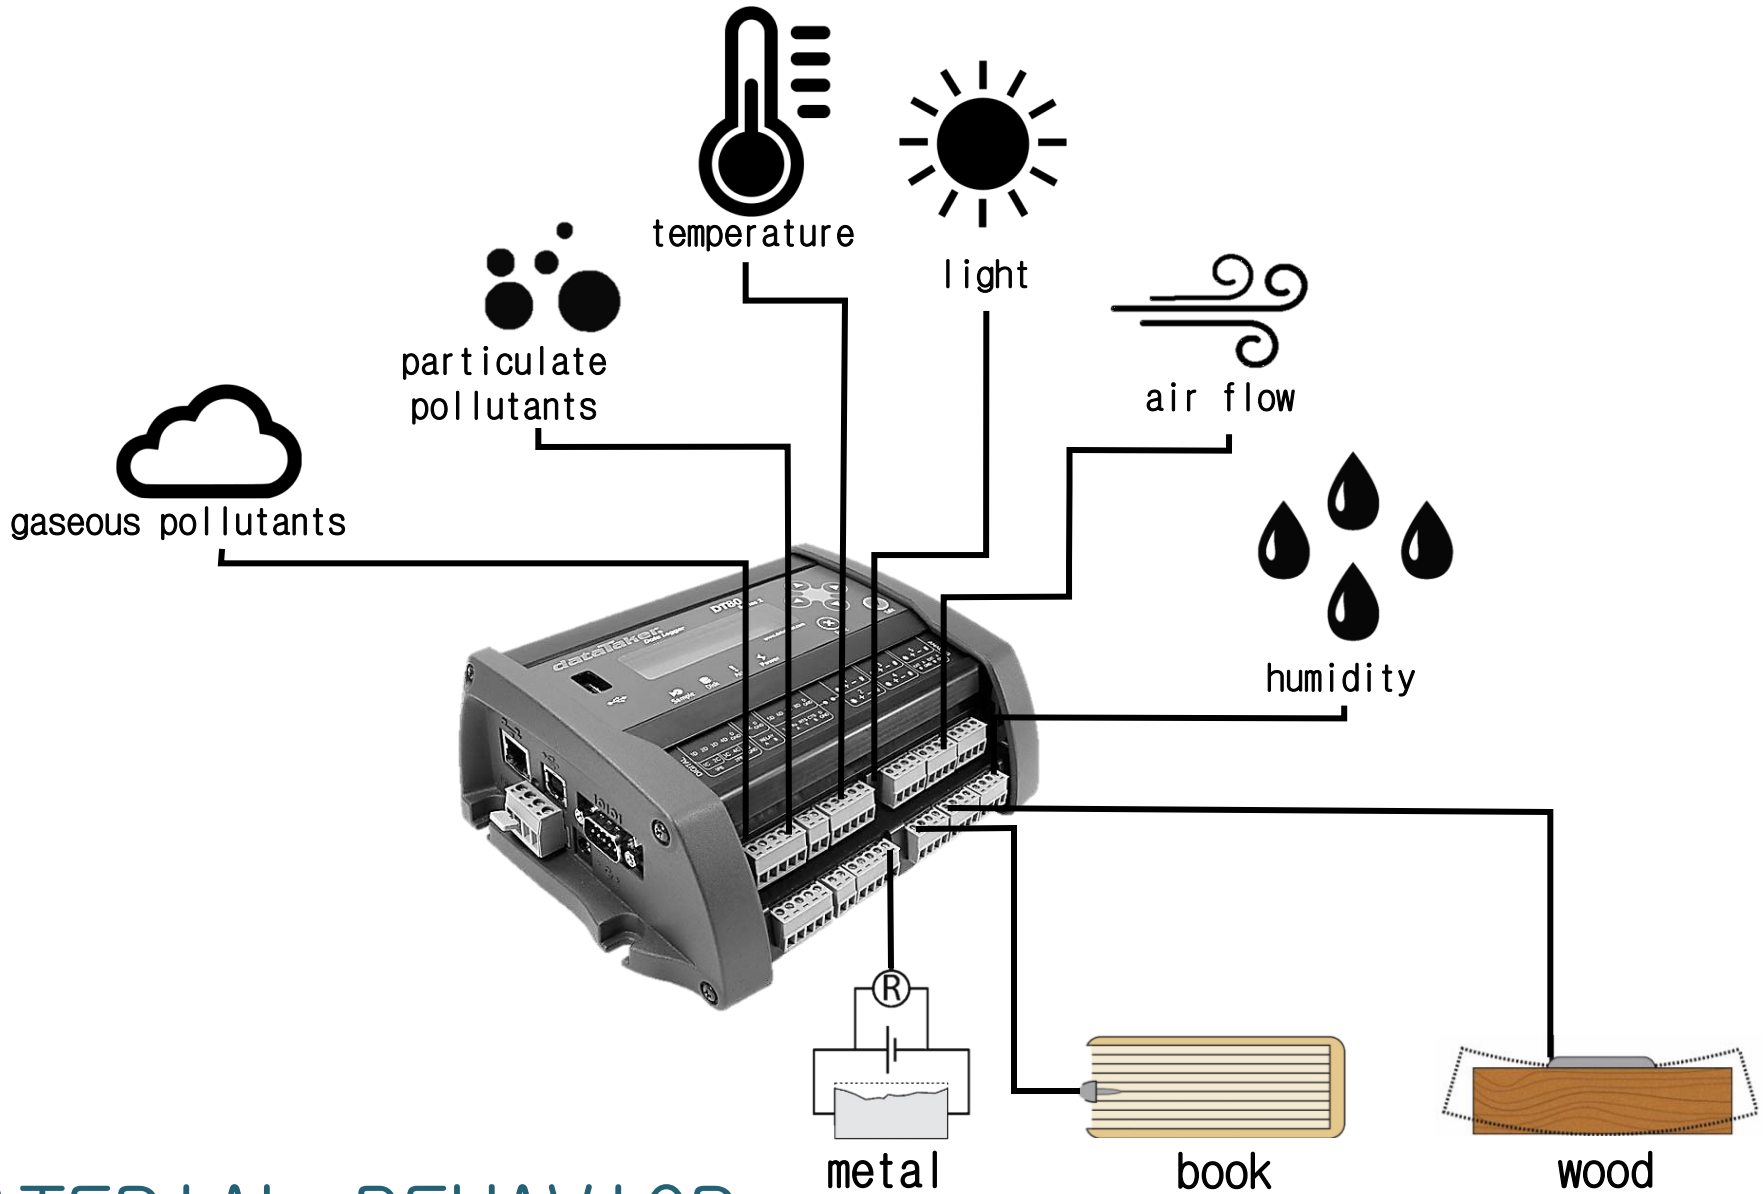

# AIRCHECQ

Offer heritage caretakers a user-friendly tool to manage IAQ

Monitoring  
kit

Software

Workflow

# ENVIRONMENTAL PARAMETERS